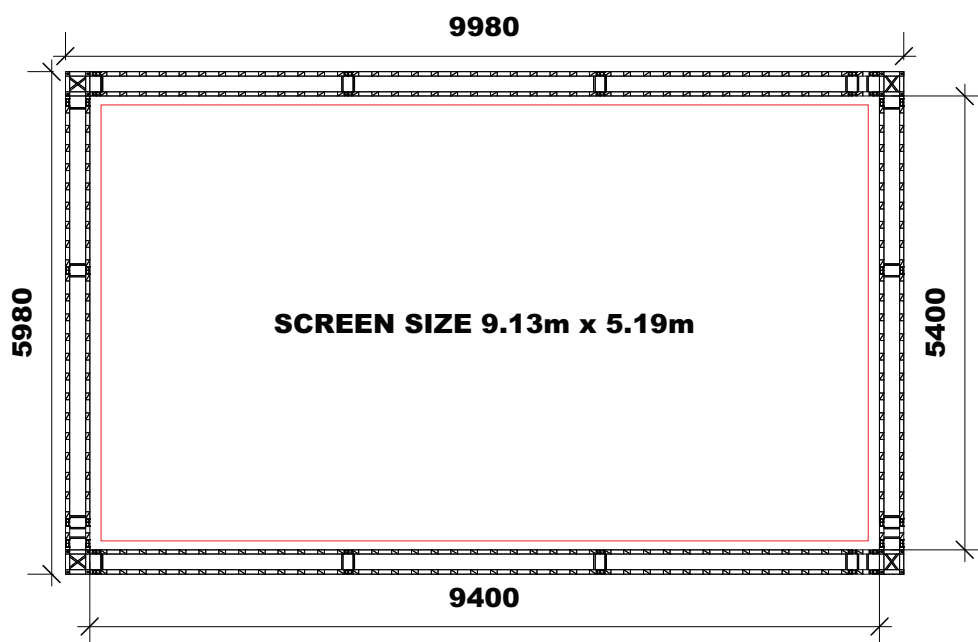

sets drapes screens

SCENE FRONT

Screen Type :	Gerriets SCENE White Black Back
Projection Type:	Front
Color:	White / Black Back
Border/ Eyelets:	White
Projection Size:	9. 0m x 5.060m
Overall Size with Border:	9.130mm x 5.190m
Ratio:	16 x 9
Weight:	15kg
Bungees:	150 white

TECHNICAL INFORMATION

Front Projection

Gain: 0.96
Structurally stable, opaque front
projection screen.
Ideal for large screen applications.

	Eye	-30°	-20°	-10°	0°	10°	20°	30°
	●	0,86	0,90	0,94	0,96	0,94	0,90	0,86
3,00								
2,00								
1,00								

Please note building the wrong size frame will result in screen damage
Truss frame based on Prolyte H 30V