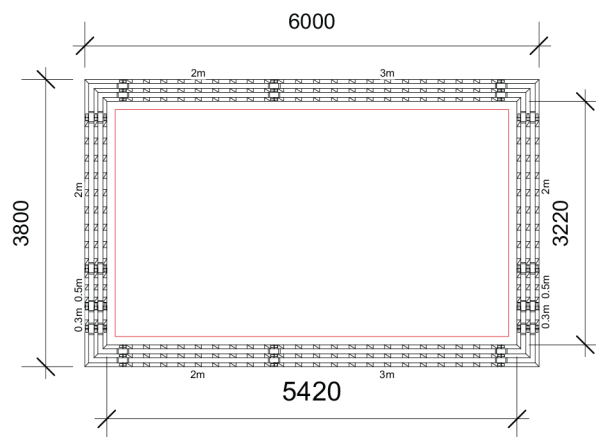

sets drapes screens

SCENE FRONT

Screen Type :	Gerriets SCENE White Black Back
Projection Type:	Front
Color:	White / Black Back
Border/ Eyelets:	White
Projection Size:	5m x 2.81m
Overall Size with Border:	5.2m x 3.0m
Ratio:	16 x 9
Weight:	7.5kg
Bungees:	60 white

TECHNICAL INFORMATION

Front Projection

Gain: 0.96
Structurally stable, opaque front projection screen.
Ideal for large screen applications.

Please note building the wrong size frame will result in screen damage
Truss frame based on Prolyte H 30 D