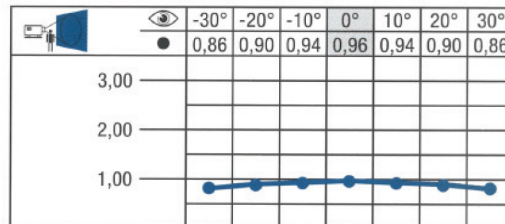

sets drapes screens

SCENE FRONT

Screen Type :	Gerriets SCENE White Black Back
Projection Type:	Front
Color:	White / Black Back
Border/ Eyelets:	White
Projection Size:	5m x 2.81m
Overall Size with Border:	5.2m x 3.0m
Ratio:	16 x 9
Weight:	7.5kg
Bungees:	60 white

TECHNICAL INFORMATION

Front Projection

Gain: 0.96
Structurally stable, opaque front projection screen.
Ideal for large screen applications.

Please note building the wrong size frame will result in screen damage
Truss frame based on Prolyte H 30 D