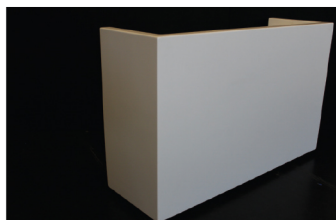

## DJ Counters Johannesburg

---

VOID DJ COUNTER

SOLID DJ COUNTER  
BLACK

SOLID DJ COUNTER  
WHITE